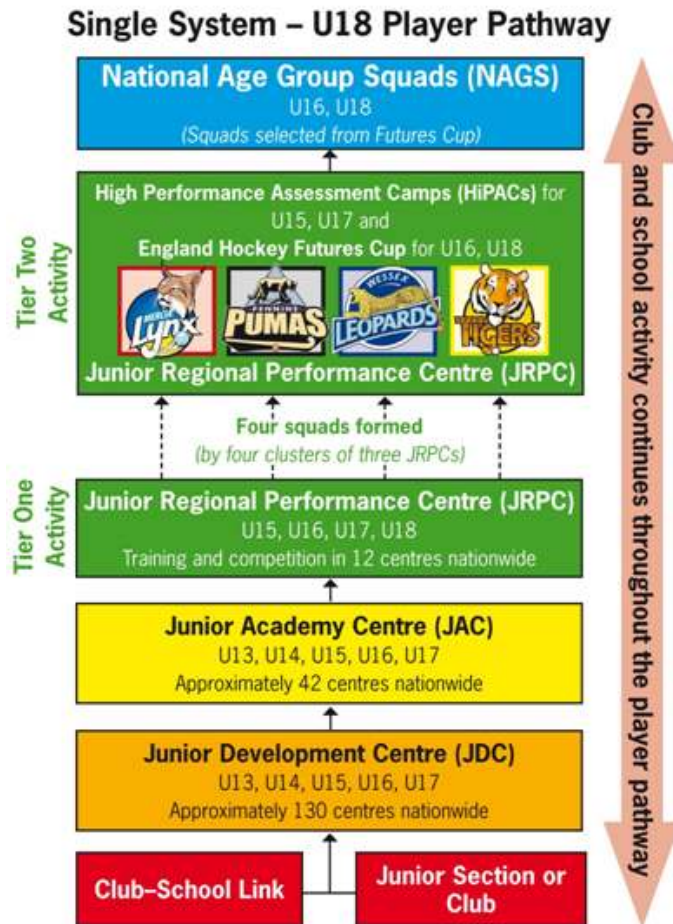

## **Table of Content**

The Single System.....	3
JUNIOR DEVELOPMENT CENTRES (JDCs) .....	3
JUNIOR ACADEMY CENTRES (JACs).....	4
Understanding JACs in Hertfordshire .....	4
JAC Venue Criteria .....	4
Funding for JACs.....	4
Management of the JAC Programmes.....	5
Festival Hockey .....	5
JAC Numbers .....	5
JAC Dates .....	5
Friendlies .....	7
Clothing .....	7
The County website .....	8
Cancellation .....	8
Training Venues .....	9
JAC Competitions.....	9
Teamer .....	10
Nomination to JRPC.....	10
Appendix 1 JAC Squads.....	12
A.1 U17 Boys .....	12
A.2 U17 Girls .....	13
A.3 U16 Boys .....	13
A.4 U16 Girls .....	14
A.5 U15 Boys .....	15
A.6 U15 Girls .....	17
A.7 U14 Boys .....	18
A.8 U14 Girls .....	19
A.9 U13 Boys .....	20
A.10 U13 Girls .....	22
A.11 Fledglings U12 Boys .....	23
A.12 U12 Girls .....	24
Appendix 2 JAC Squad Coaches.....	26
JAC Lead Coaches.....	26
JDC Coaches.....	26
Youth Leaders.....	27

## The Single System

England Hockey Board's (EHB) Single System for the development of young hockey players in this country is now in its second year. This model has been five years in the planning, piloted in 2008/09, and initially implemented in 2009/10. It is based on scientific research, or the Long Term Athlete Development Programme, which adopts a preparation, competition and recovery cyclical model of performance.

Figure 1: The EHB Single System

The Single System is a process of delivery with a structured pathway designed to enable, not just junior players, but coaches and officials, to fulfil their potential in an equitable, transparent and consistent manner across the country. It is designed to give equal opportunities and equity in coach delivery whether you live in Hertfordshire or any other part of the country. It is designed to ensure that suitable levels of coaching and competition are offered at appropriate stages of development to fulfil potential, be it as a club or International player, coach or official.