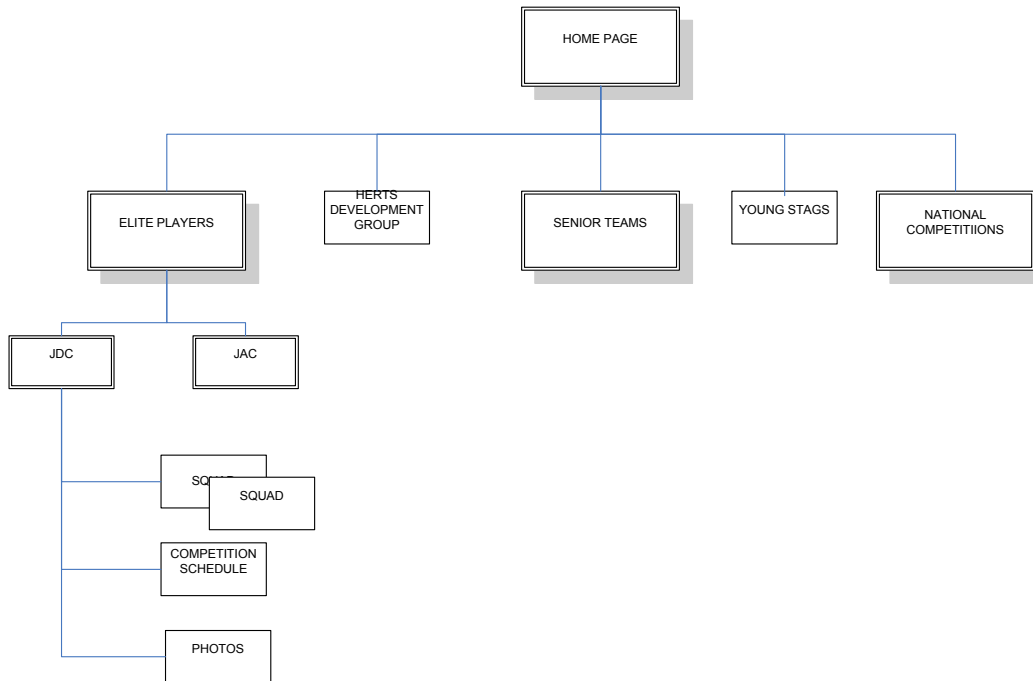

### **The County website**

The County have a website – [www.hertfordshirehockey.co.uk](http://www.hertfordshirehockey.co.uk). This site is maintained by the Single System Administrator. The site is used as a communication vehicle for hockey in the County. It has links to all the club sites in the County. Figure 2 shows the page navigation of the web site.